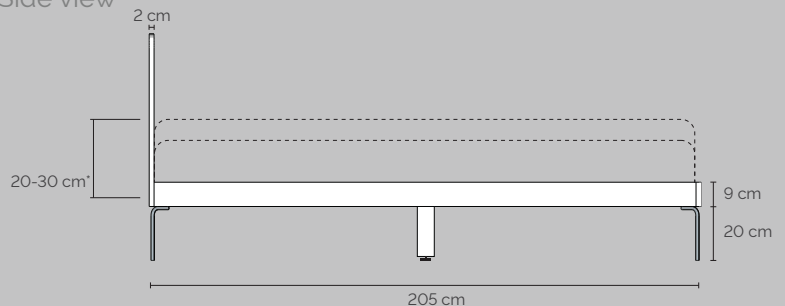

Slats included.

Packaging*

168 x 64 x 4cm - 15kg (Headboard)
205 x 14 x 10cm - 10,5kg (Bed frame)
95 x 33 x 11cm - 17kg (Slats, legs & fasteners)

* Assembly required.

* Final dimensions vary by exact size of bed. Example: 160x200cm

Ehe bed can be customized with a textile headboard cover of your choice.

Weight limit: 250kg
(plus a mattress up to 50kg)

Frontal view

Side view

Available mattress sizes

140x200cm

160x200cm

180x200cm