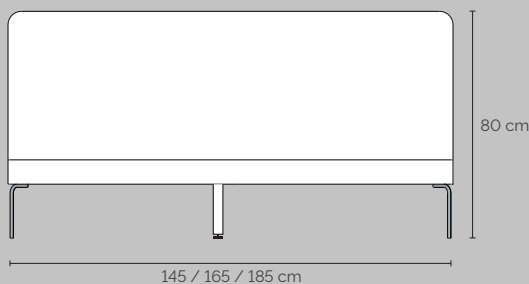

Slats included.

Packaging*

168 x 64 x 4cm - 15kg (Headboard)
205 x 14 x 10cm - 10,5kg (Bed frame)
95 x 33 x 11cm - 17kg (Slats, legs & fasteners)

* Assembly required.

* Final dimensions vary by exact size of bed. Example: 160x200cm

Ehe bed can be customized with a textile headboard cover of your choice.

Weight limit: 250kg
(plus a mattress up to 50kg)

Frontal view

Side view

Available mattress sizes

140x200cm

160x200cm

180x200cm