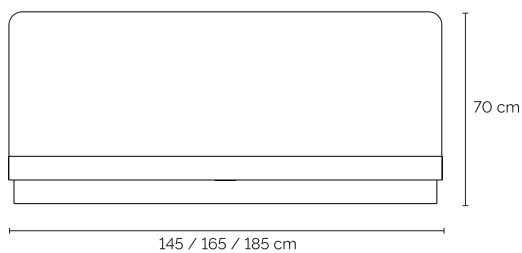

Description

A bed with minimal design and refined finish. Slim bed which minimal form leaves room for the natural oak to make real presence.

Perfect 45° angle miter joints give the bed its delicate form.

Packaging*

167 x 64 x 4cm - 15kg (Headboard)

208 x 41 x 7cm - 16,8kg (Bed frame)

84 x 33 x 11cm - 15kg (Slats)

* Assembly required.

* Sizes for 160x200cm bed. Final dimensions vary by exact size.

Frontal view

Side view

Available mattress sizes

140x200cm

160x200cm

180x200cm

* Recommended mattress height for optimal sleeping height. ~ 40-45cm