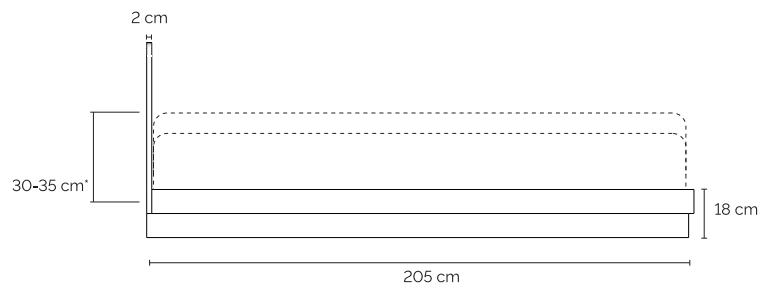

Description

A bed with minimal design and refined finish. Slim bed which minimal form leaves room for the natural oak to make real presence.

Perfect 45° angle miter joints give the bed its delicate form.

Packaging*

167 x 64 x 4cm - 15kg (Headboard)

208 x 41 x 7cm - 16,8kg (Bed frame)

84 x 33 x 11cm - 15kg (Slats)

* Assembly required.

* Sizes for 160x200cm bed. Final dimensions vary by exact size.

Frontal view

Side view

Available mattress sizes

140x200cm

160x200cm

180x200cm

* Recommended mattress height for optimal sleeping height. ~ 40-45cm