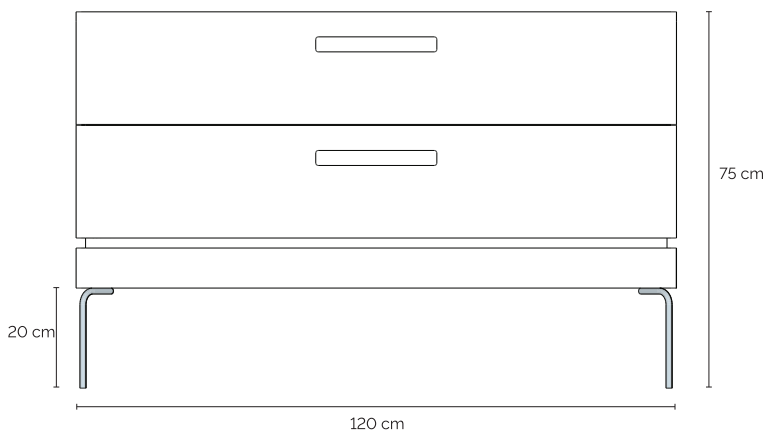

KAISSU[®]
kaissu.com

KAISSU®

Dresser Ehe

Materials

Natural solid oak, oiled.

Legs and frame:
Cold rolled steel (Black - powder coated).

Description

Dresser with two spacious and convenient self-close drawers. Contrasting black metal details at the bottom of the dresser and behind the handles add support to the structure and style to design.

Packaging

122 x 42 x 77 cm - 40kg

Frontal view

Side view